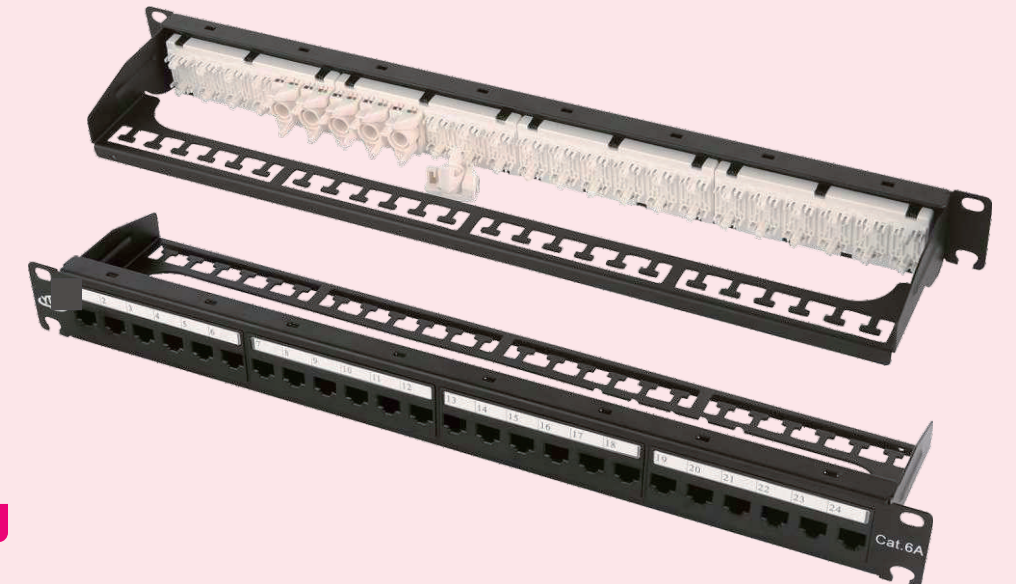

LinkWare™ PC Version 10.3

UTP PP SERIES

HONESTY IS GOLD

Quality in the heart, brand in the hands, responsibility in the shoulder, integrity in the words and deeds.

LAPP-UC6A-6224

Description
 Cat.6A UTP 24Port Toolless Patch Panel (Cat.6 is also available)