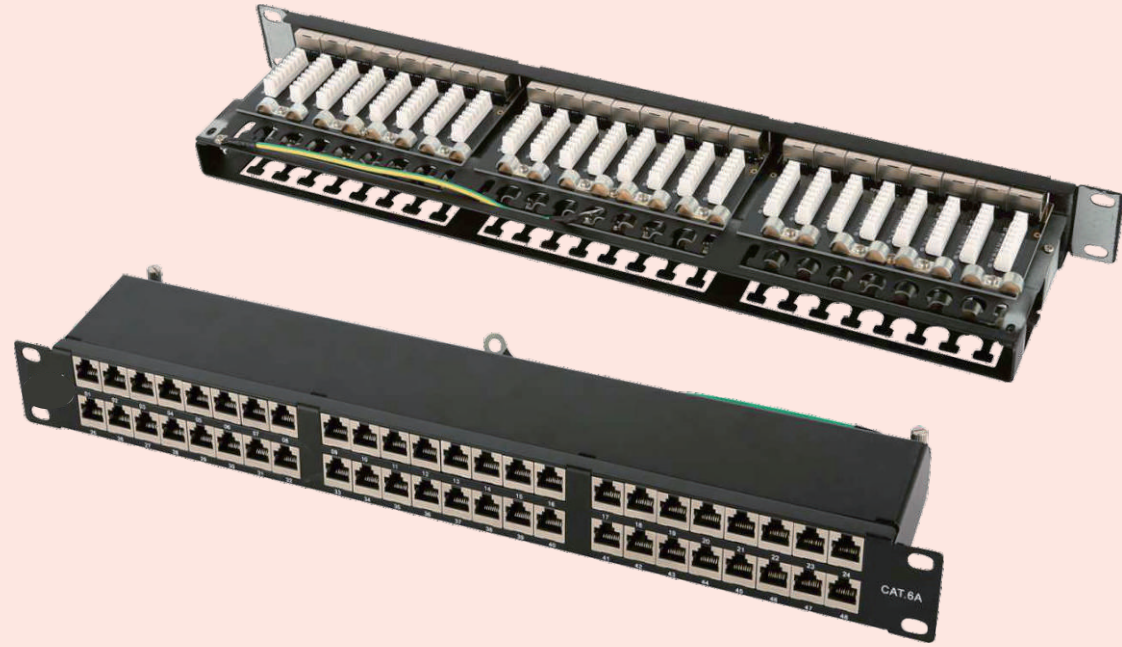

LAPP-FC6A-5624SRB

Description
Cat.6A FTP 24Port Patch Panel, 0.5U

LAPP-FC6A-5624SR

Description
Cat.6A FTP 24Port Patch Panel

FTP PP SERIES

LAPP-FC6A-5648S

Description

Cat.6A FTP 48Port Patch Panel 1U