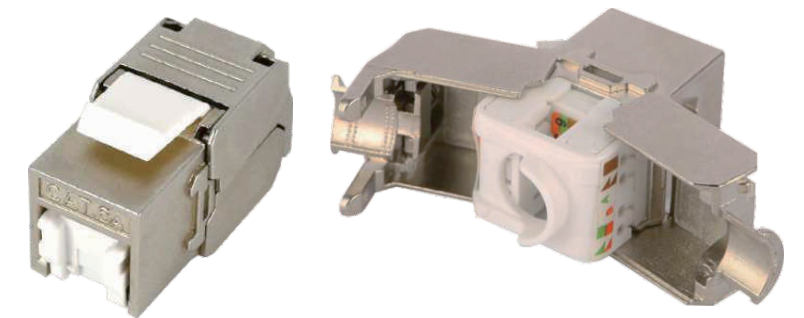

LAKJ-FC6A-004S

Description
Cat.6A FTP Toolless Connection Module
(cat.6 is also available)

LAKJ-FC6A-050S

Description
Cat.6A FTP Toolless Keystone Jack,
180 Degree (Cat.5e & cat.6 are
available)

LAKJ-FC6A-055S

Description
Cat.6A FTP Toolless Keystone Jack,
180 Degree (Cat.5e & cat.6 are
available)

LAKJ-FC6A-055SD

Description
Cat.6A FTP Toolless Keystone Jack,
180 Degree (Cat.5e & cat.6 are
available)

LAKJ-FC6-008S