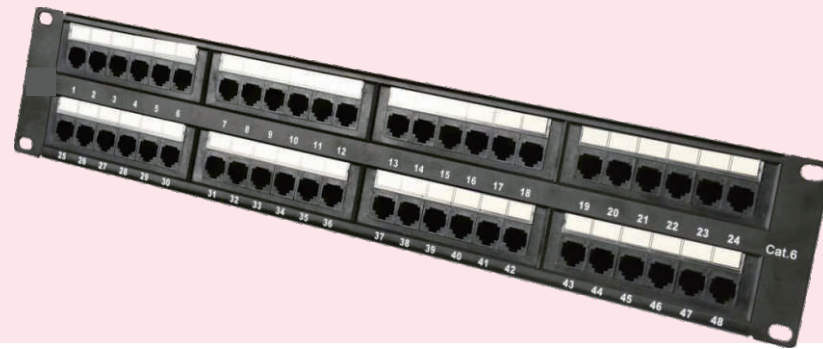

Description

Cat.6 UTP 24Port Patch Panel
(Cat.5e is also available)

LAPP-UC6A-2924

Description

Cat.6A UTP 24Port Patch Panel
(Cat5e and Cat.6 are also available)

LAPP-UC6-2548

Description

Cat.6 UTP 48Port Patch Panel,
2U (Cat5e is also available)