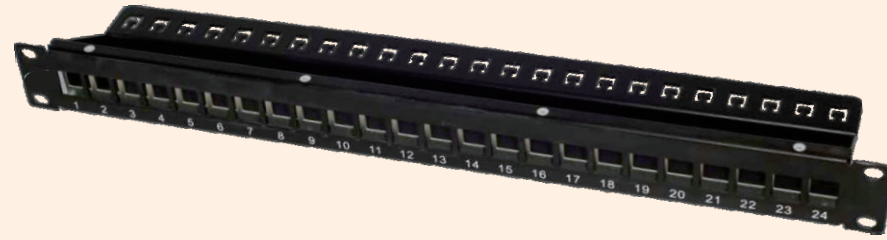

BLANK PP SERIES

LAPP-B3124S

Description

1U 24 Port STP Blank Patch Panel