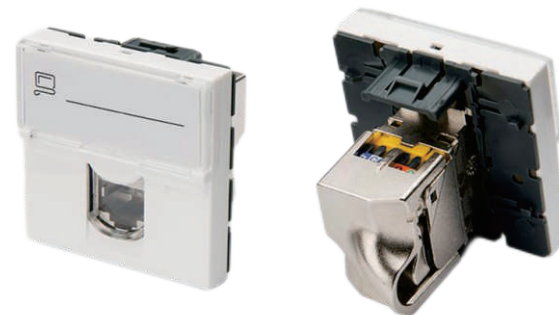

LAKJ-FC6A-76573

Description
 Cat6A FTP Toolless Keystone Jack
 180 Degree , 22.5*45

LAKJ-FC6A-G40S2

Description
 Cat6A Rj45 FTP Toolless Plug
 (Cat6 and Cat5e are available)

LAKJ-FC6A-76576

Description
 Cat6A FTP Toolless Keystone Jack
 180 Degree , 45*45