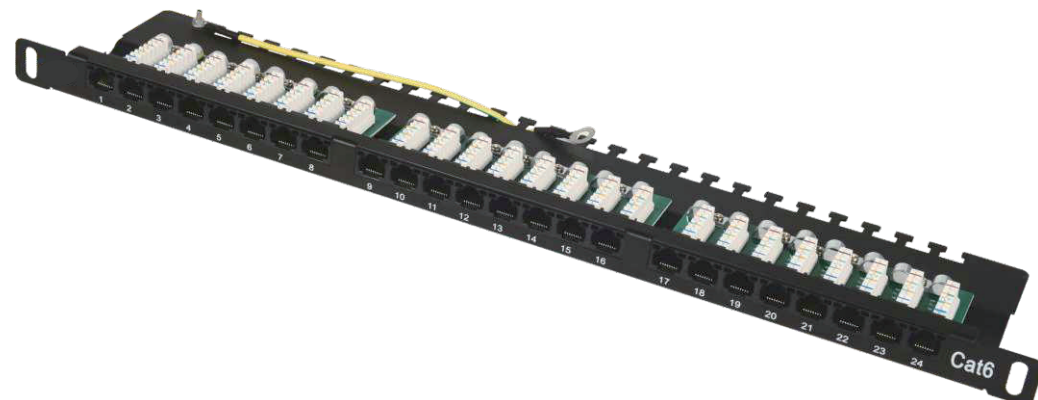

Description

Cat.6A UTP 24Port Patch Panel, 0.5U (Cat5e and cat.6 are also available)

LAPP-UC6-5324B

Description

Cat.6 UTP 24Port Patch Panel, 0.5U (Cat5e is also available)

LAPP-UC6-2612P

Description

Cat.6 UTP 12Port Patch Panel (Cat.5e is also available)