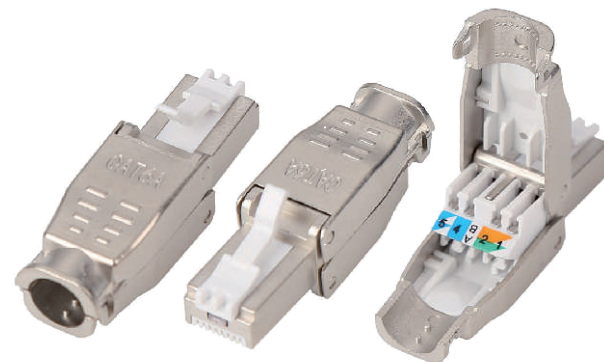

LAKJ-FC6A-76573

Description
 Cat6A FTP Toolless Keystone Jack
 180 Degree , 22.5*45

LAKJ-FC6A-G40S2

Description
 Cat6A Rj45 FTP Toolless Plug
 (Cat6 and Cat5e are available)

LAKJ-FC6A-76576

Description
 Cat6A FTP Toolless Keystone Jack
 180 Degree , 45*45

LAKJ-FC6A-603S1

Description
 Cat6A Rj45 FTP Toolless Plug
 (Cat6 and Cat5e are available)

LAKJ-FC6A-603S2

Description
Cat6A Rj45 FTP Toolless Plug
(Cat6 and Cat5e are also available)

LAKJ-FC6A-603S3

Description
Cat6A Rj45 FTP Toolless Plug
(Cat6 and Cat5e are also available)

LAKJ-FC6A-602S

Description
Cat6A Rj45 FTP Toolless Plug
(Cat6 and Cat5e are also available)

LAKJ-FC6A-602S1

Description
Cat6A Rj45 FTP Toolless Plug
(Cat6 and Cat5e are also available)

LAKJ-FC6A-602S2

Description
Cat6A Rj45 FTP Toolless Plug
(Cat6 and Cat5e are also available)