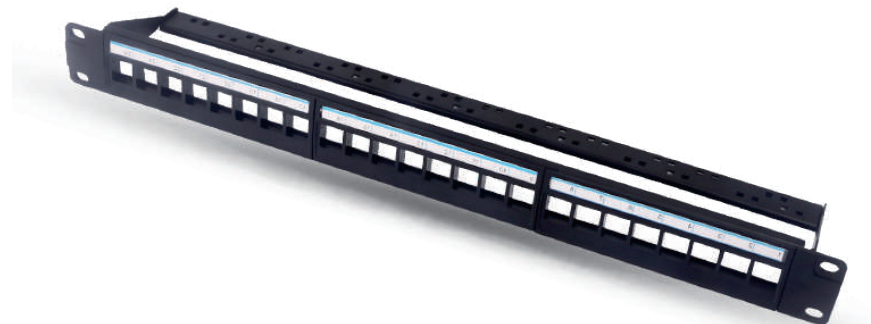

LAPP-B4124

Description
1U 24Port UTP Blank Patch Panel,
with Shutter

LAPP-B4324

Description
1U 24Port UTP Blank Angled Patch Panel
(FTP is also Available)

LAPP-B38246Z

Description
1U 24Port UTP Blank Patch Panel