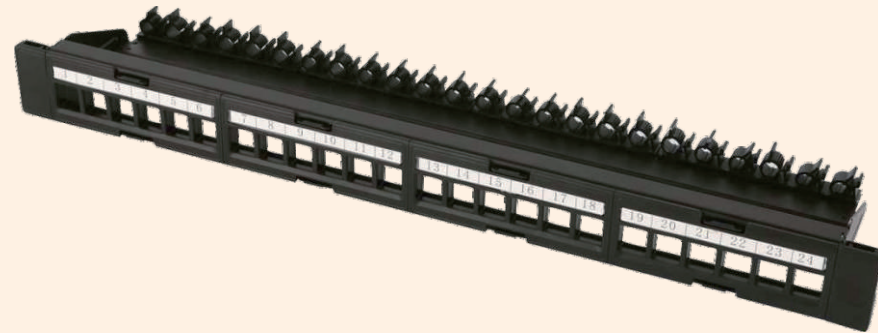

BLANK PP SERIES

LAPP-B3124S

Description

1U 24 Port STP Blank Patch Panel

LAPP-B3224

Description

1U 24Port UTP Blank Patch Panel

LAPP-B3324