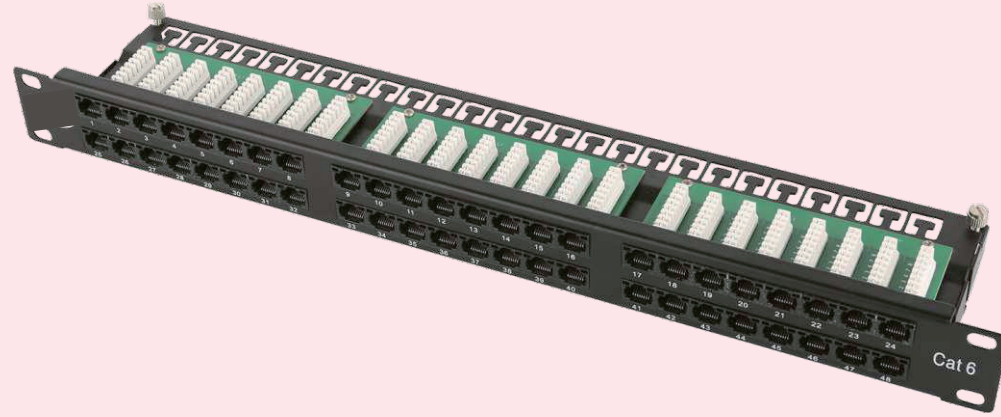

UTP PP SERIES

LAPP-UC6-5348

Description

Cat.6 UTP 48Port Patch Panel, 1U (Cat5e is also available)