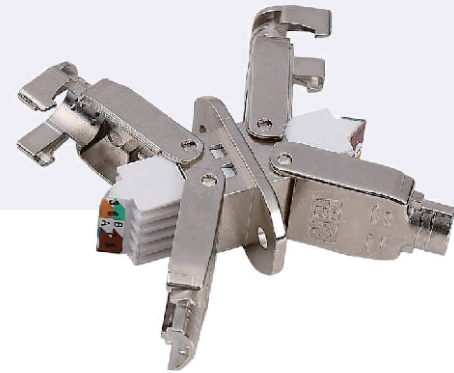

LAKJ-FC6A-76573

Description
 Cat6A FTP Toolless Keystone Jack
 180 Degree , 22.5*45

LAKJ-FC6A-G40S2

Description
 Cat6A Rj45 FTP Toolless Plug
 (Cat6 and Cat5e are available)

LAKJ-FC6A-76576

Description
 Cat6A FTP Toolless Keystone Jack
 180 Degree , 45*45

LAKJ-FC6A-603S1

Description
 Cat6A Rj45 FTP Toolless Plug
 (Cat6 and Cat5e are available)

LAKJ-FC6A-603S2

Description
Cat6A Rj45 FTP Toolless Plug
(Cat6 and Cat5e are also available)

LAKJ-FC6A-603S3

Description
Cat6A Rj45 FTP Toolless Plug
(Cat6 and Cat5e are also available)

LAKJ-FC6A-602S

Description
Cat6A Rj45 FTP Toolless Plug
(Cat6 and Cat5e are also available)

LAKJ-FC6A-602S1

Description
Cat6A Rj45 FTP Toolless Plug
(Cat6 and Cat5e are also available)

LAKJ-FC6A-602S2

Description
Cat6A Rj45 FTP Toolless Plug
(Cat6 and Cat5e are also available)