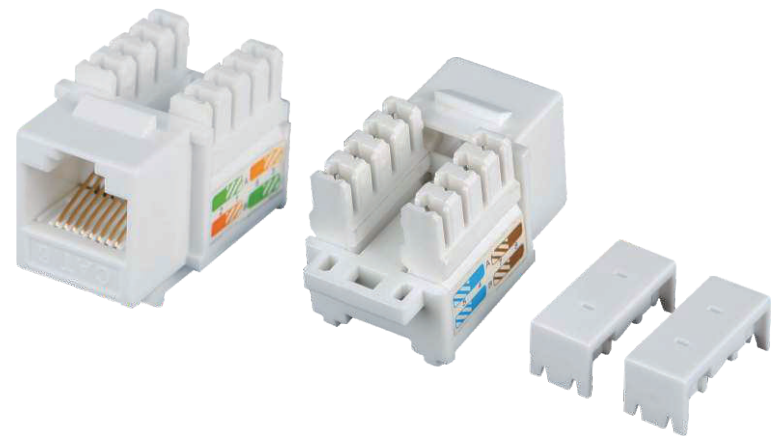

LAKJ-UC6-042

Description
 Cat.6 UTP Keystone Jack, 180 Degree, With Shutter (Cat.5e is also available)

LAKJ-UC6A-001

Description
 Cat.6A UTP Toolless Plug (cat.6 is also available)

LAKJ-UC6A-002

Description
 Cat.6A UTP Toolless Connection Module (cat.6 is also available)

LAKJ-UC6-008

Description
Cat.6 UTP Keystone Jack, 90 Degree
(Cat.5e is also available)

LAKJ-UC6-009

Description
Cat.6 UTP Keystone Jack, 180 Degree
(Cat.5e is also available)

LAKJ-UC6-008N

Description
Cat.6 UTP Keystone Jack, 90 Degree
(Cat.5e is also available)

LAKJ-UC6-009D

Description
Cat.6 UTP Keystone Jack, 180 Degree,
With Shutter (Cat.5e is also available)

LAKJ-UC6A-022

Description
Cat.6A UTP Keystone Jack, 90 Degree
(Cat.5e and Cat.6 are also available)

LAKJ-UC6-017