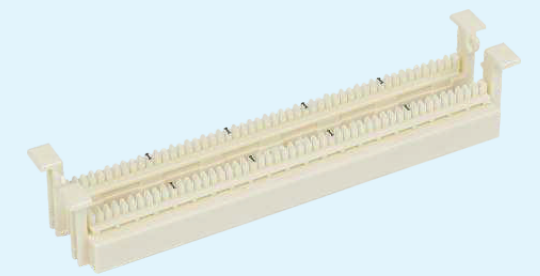

LAWB-50P50

Description
50 PAIRS WITHOUT LEGS