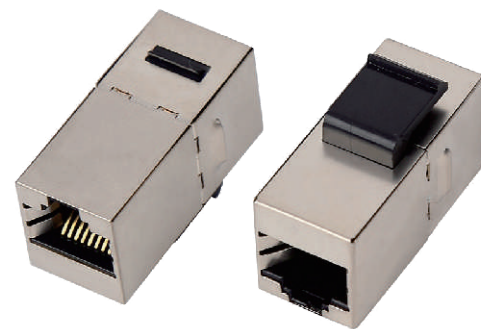

LAKJ-FC6-2064SD8

Description
Cat6 FTP Keystone Jack, 180 Degree
(Cat6A and Cat5e are also available)

LAKJ-FC6A-2039S

Description
Cat6A FTP RJ45-RJ45 Inline Coupler
(Cat6 and Cat5e are also available)

LAKJ-FC6-2034S

Description
Cat6 FTP RJ45-RJ45 Inline Coupler
(Cat5e is also available)

LAKJ-FC6-2035S

Description
Cat6 FTP RJ45-RJ45 Inline Coupler
(Cat6A and Cat5e are also available)

LAKJ-FC6A-035S

Description

Cat.6A STP RJ45-RJ45 Inline Coupler, 180 Degree