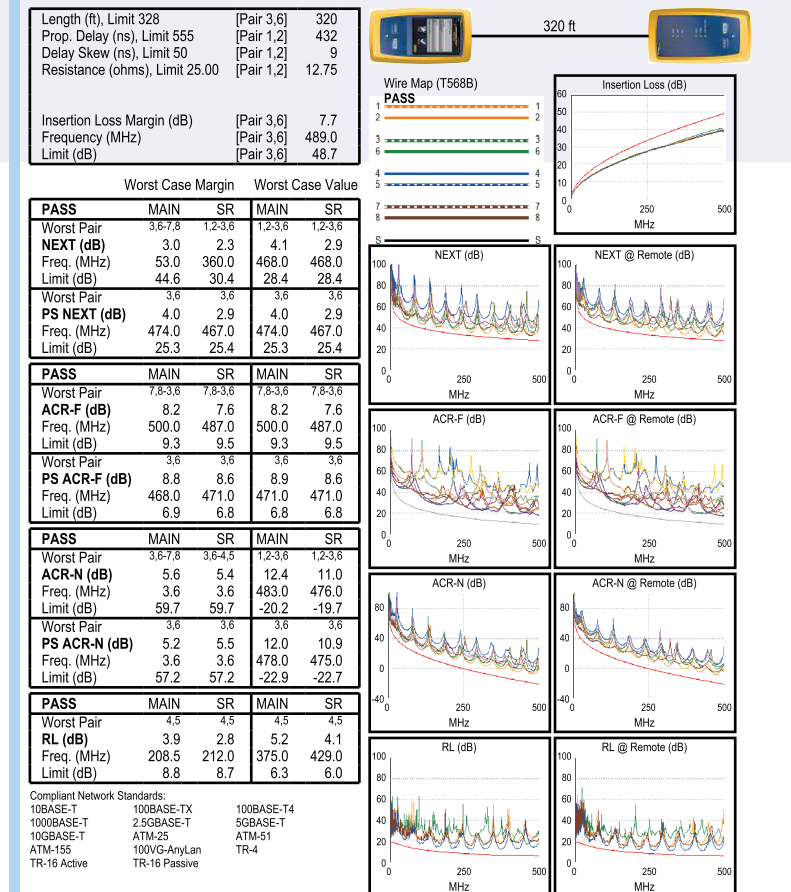

Test Summary: PASS

Cable ID: FC6A-035S [4xRJ45]
Date / Time: 11/25/2019 04:24:47 PM
Headroom 2.3 dB (NEXT 1.2-3.6)
Test Limit: ISO11801 Channel Class Ea
Cable Type: Cat 6A S/FTP
NVP: 77.0%

Software Version: V6.3 Build 3
Limits Version: V7.3
Calibration Start Date:
Main (Module): 06/26/2018
Remote (Module): 06/26/2018

Model: DSX-8000
Main S/N: 1820324
Remote S/N: 1820416
Main Adapter: DSX-CHA804
Remote Adapter: DSX-CHA804