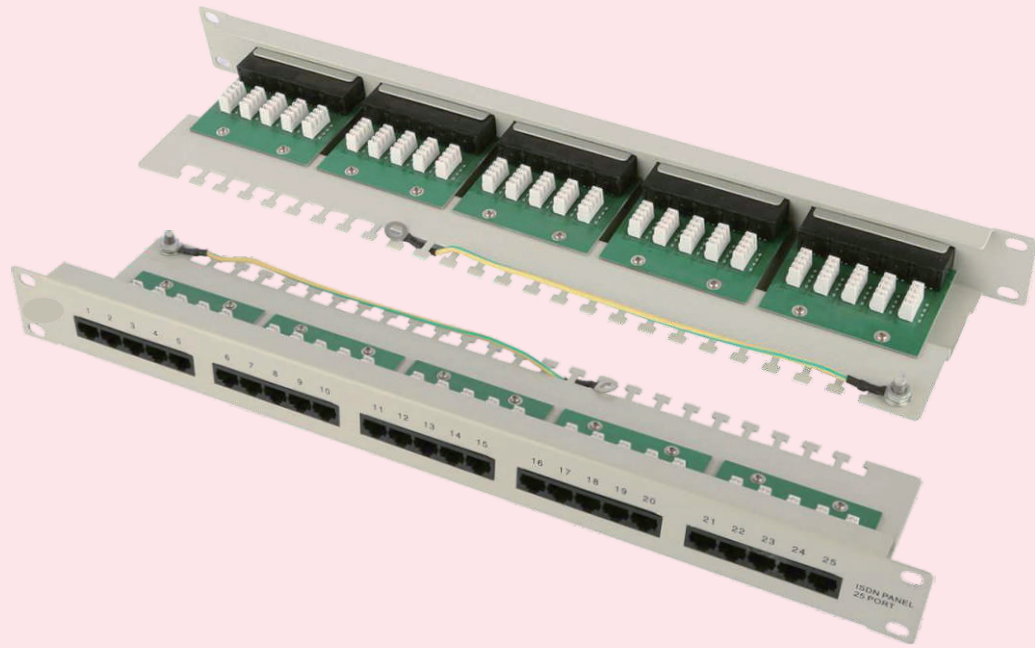

Cat.3 UTP 50Port Patch Panel

UTP PP SERIES

UTP PP SERIES

LAPP-C3-5325

Description

Cat.3 UTP 25Port Patch Panel

LAPP-C3-5350

Description