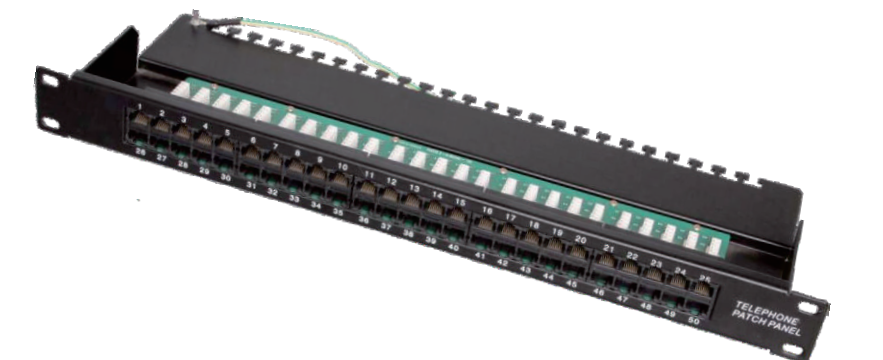

LAPP-C3-5250

Description

Cat.3 UTP 50Port Patch Panel