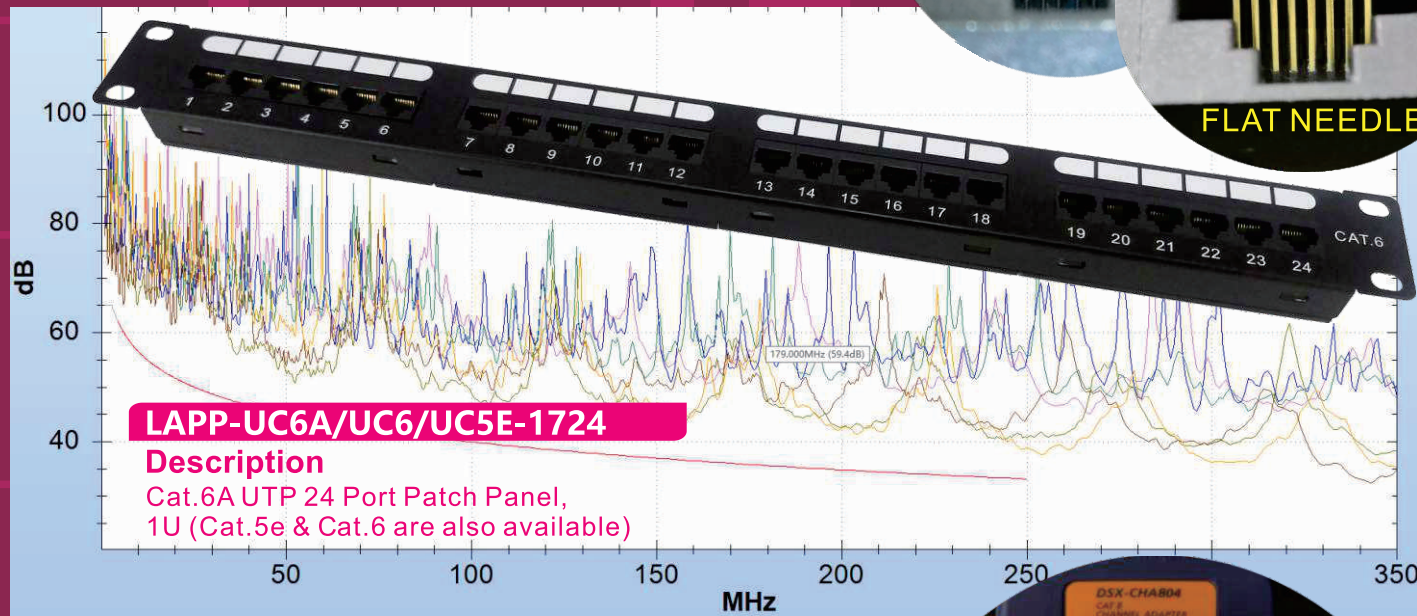

UTP PP SERIES

HONESTY IS GOLD

Quality in the heart, brand in the hands, responsibility in the shoulder, integrity in the words and deeds.