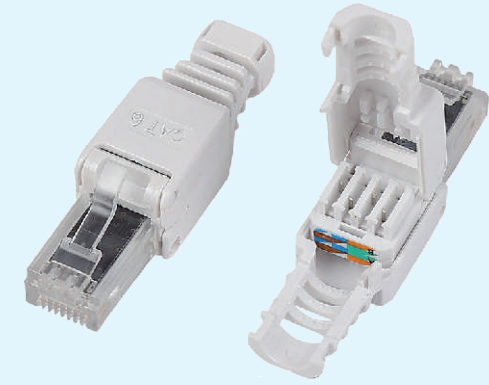

LAKJ-UC6A-006

Description
Cat.6A UTP Keystone Jack, 90 Degree (Cat.5e and Cat.6 are also available)

LAKJ-UC6A-036

Description
Cat.6A UTP RJ45-RJ45 Inline Coupler (Cat.6 and Cat.5e are also available)

LAKJ-UC6A-006A

Description
Cat.6A UTP Keystone Jack, 90 Degree (Cat.5e and Cat.6 are also available)

LAKJ-UC6A-044

Description
Cat.6A UTP Keystone Jack, 180 Degree (Cat.5e and cat.6 are also available)

LAKJ-UC6-034

Description
Cat.6 UTP RJ45-RJ45 Coupler (Cat.5e is also available)

LAKJ-UC6A-045

Description
Cat.6A UTP Keystone Jack, 180 Degree (Cat.6 and cat5e are available)

LAKJ-UC6-UK

Description
Cat6 UTP Keystone Jack, UK Style, 25*38mm (Cat5e is also available)

LAKJ-UC3-3002

Description
Cat3 UTP Keystone Jack, 90 Degree

LAKJ-UC5E-688X

Description
Cat5e Rj45 UTP Toolless Plug

LAKJ-UC5E-688Y

Description
Cat5e Rj45 UTP Toolless Plug

LAKJ-UC6A-688X

Description
Cat6A Rj45 UTP Toolless Plug

LAKJ-UC6A-688Y

Description
Cat6A Rj45 UTP Toolless Plug