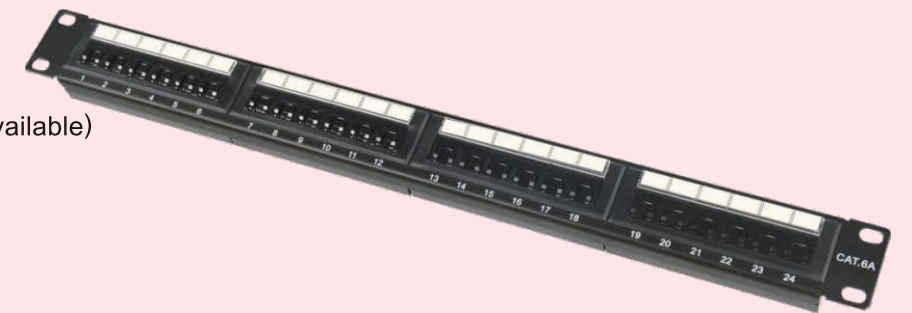

LAPP-UC6A-2924D

Description

Cat.6A UTP 24Port Patch Panel,
with Shutter(Cat5e and Cat.6 are also available)