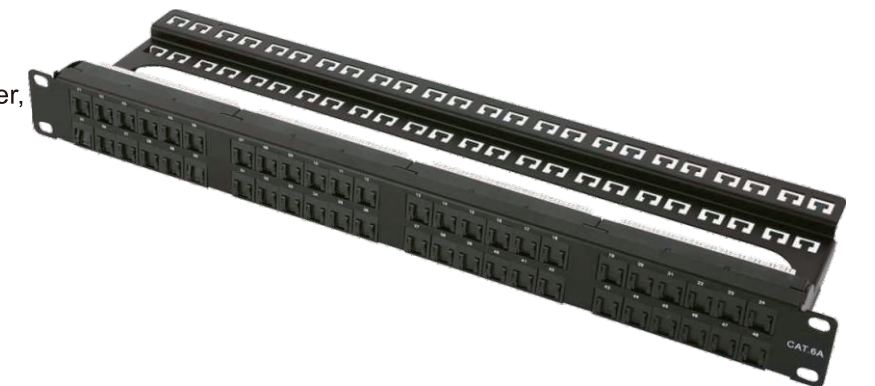

Cat.6A UTP 48Port Patch Panel,
1U (Cat5e and Cat.6 are also available)

LAPP-UC6-2648

Description

Cat.6 UTP 48Port Patch Panel, 2U
(Cat5e is also available)

LAPP-UC6A-2948BD

Description

Cat.6A UTP 48Port Patch Panel, with Shutter,
1U(Cat5e and Cat.6 are also available)