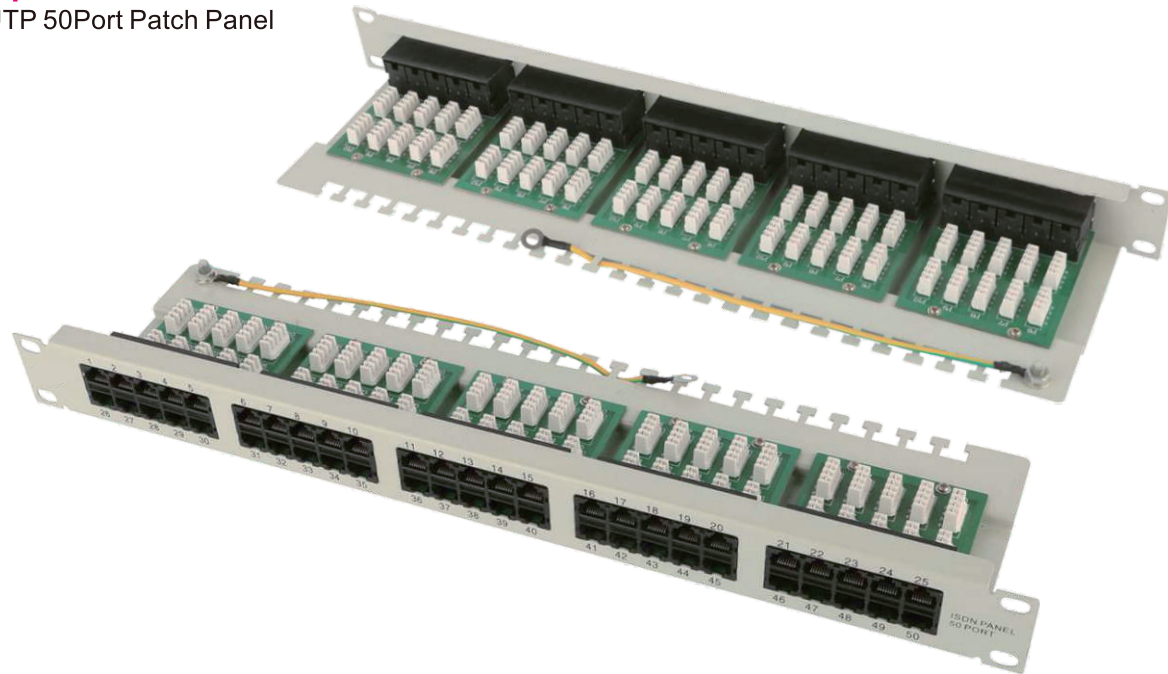

LAPP-C3-5350

Description

Cat.3 UTP 50Port Patch Panel