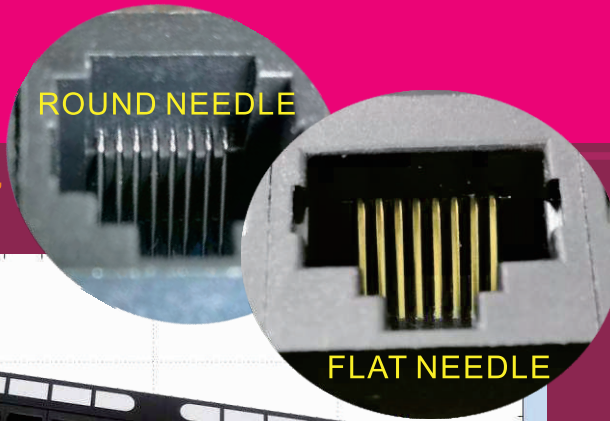

LinkWare™ PC Version 10.3

UTP PP SERIES

HONESTY IS GOLD

Quality in the heart, brand in the hands, responsibility in the shoulder, integrity in the words and deeds.

LAPP-UC6A-6224

Description
 Cat.6A UTP 24Port Toolless Patch Panel (Cat.6 is also available)