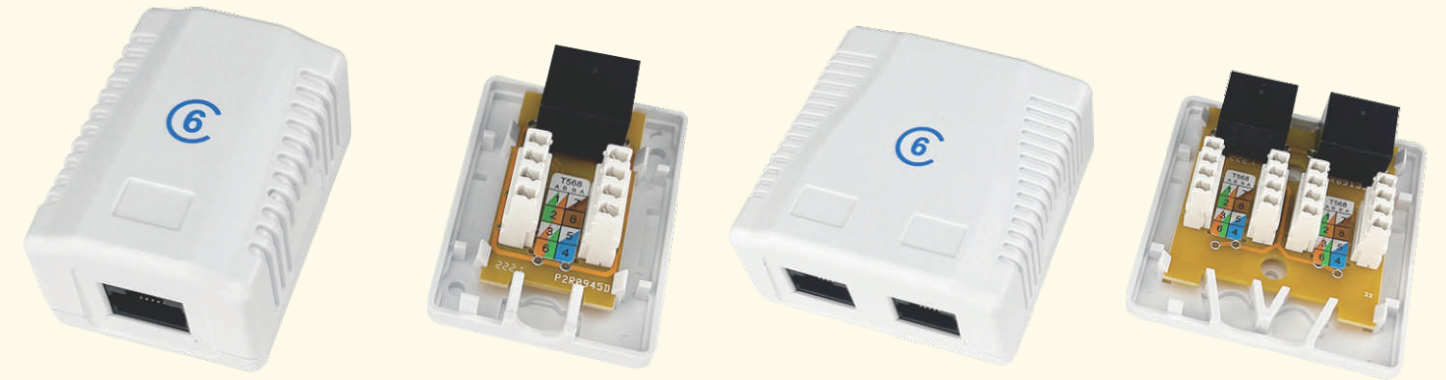

LAFP-UC6A-0801

Description
Cat6A/Cat6 UTP Rj45 1Port Surface Box

LAFP-UC6A-0802

Description
Cat6A/Cat6 UTP Rj45 2Port Surface Box