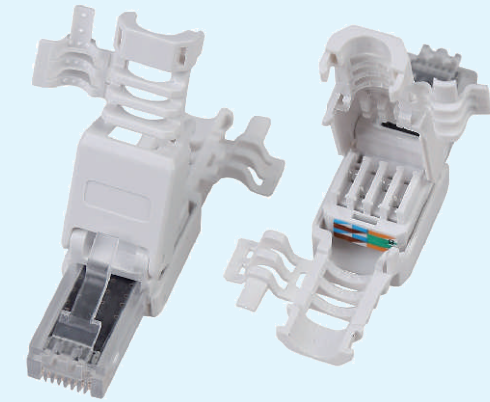

LAKJ-UC6A-045

Description
Cat.6A UTP Keystone Jack, 180 Degree (Cat.6 and cat5e are available)

LAKJ-UC6-UK

Description
Cat6 UTP Keystone Jack, UK Style, 25*38mm (Cat5e is also available)

LAKJ-UC3-3002

Description
Cat3 UTP Keystone Jack, 90 Degree

LAKJ-UC5E-688X

Description
Cat5e Rj45 UTP Toolless Plug

LAKJ-UC5E-688Y

Description
Cat5e Rj45 UTP Toolless Plug

LAKJ-UC6A-688X

Description
Cat6A Rj45 UTP Toolless Plug

LAKJ-UC6A-688Y

Description
Cat6A Rj45 UTP Toolless Plug

LAKJ-UC6-688X

Description
Cat6 Rj45 UTP Toolless Plug

LAKJ-UC6-688Y

Description
Cat6 Rj45 UTP Toolless Plug

LAKJ-UC6A-601

Description
Cat6A Rj45 UTP Toolless Plug
(Cat6 and Cat5e are also available)

LAKJUC6A-G40U

Description
Cat6A Rj45 UTP Toolless Plug
(Cat6 and Cat5e are available)

LAKJ-UC6-76561

Description
Cat6 UTP Toolless Keystone Jack
180 Degree , 22.5*45

LAKJ-UC6-76564

Description
Cat6 UTP Toolless Keystone Jack
180 Degree , 45*45