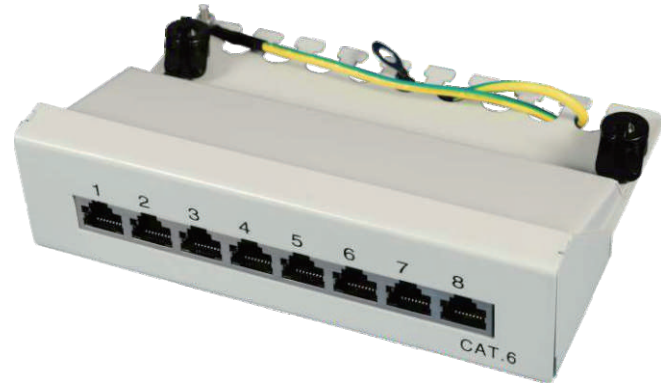

LAPP-FC6-5308LSR

Description

Cat.6 FTP 8Port Patch Panel
(Cat.5e is also available)