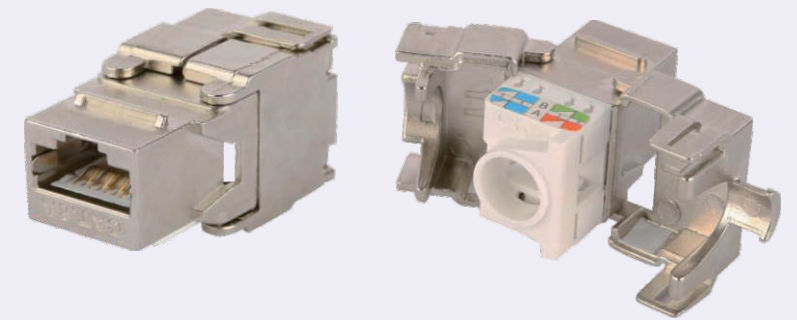

LAKJ-UC6-2038

Description
Cat6 UTP RJ45-RJ45 Inline Coupler

LAKJ-UC5E-2038

Description
Cat5e UTP RJ45-RJ45 Inline Coupler

LAKJ-UC5E-2037

Description
Cat5e UTP RJ45-RJ45 Inline Coupler
(Cat6 is also available)

FTP KJ SERIES

PEOPLE ORIENTED

Human-oriented management is the innovative spirit of managers.

LAKJ-FC6A-001S

Description
Cat.6A FTP Toolless Plug
(cat.6 is also available)

LAKJ-FC6A-002S

Description
Cat.6A FTP Toolless Connection Module
(cat.6 is also available)

LAKJ-FC6A-004S

Description
Cat.6A FTP Toolless Connection Module
(cat.6 is also available)

LAKJ-FC6A-050S

Description
Cat.6A FTP Toolless Keystone Jack,
180 Degree (Cat.5e & cat.6 are
available)

LAKJ-FC6A-055S