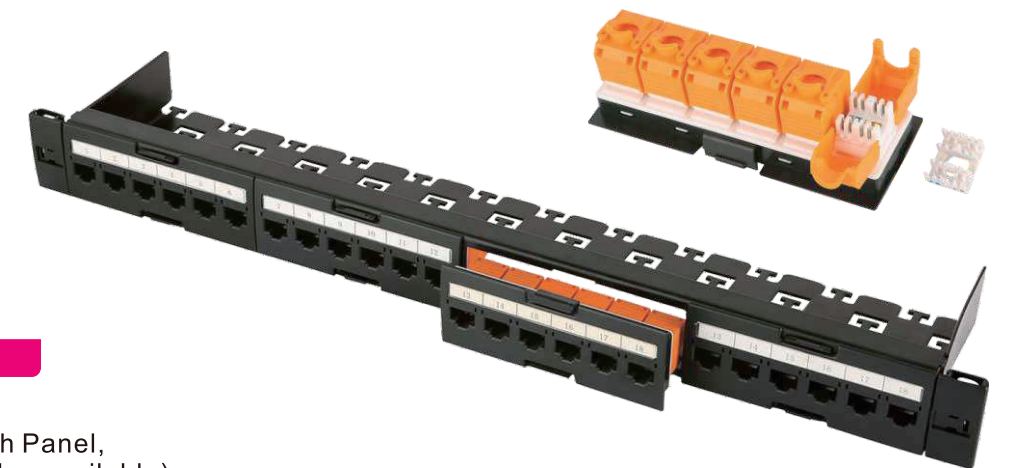

LAPP-UC6A-6124

Description
Cat.6A UTP 24Port Toolless Patch Panel (Cat.6 is also available)