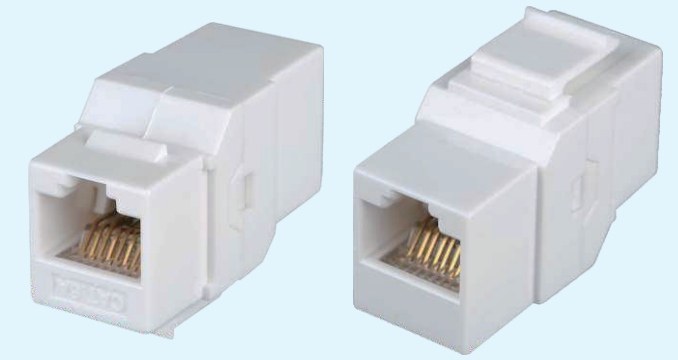

LAKJ-UC6-009D

Description
Cat.6 UTP Keystone Jack, 180 Degree,
With Shutter (Cat.5e is also available)

LAKJ-UC6A-022

Description
Cat.6A UTP Keystone Jack, 90 Degree
(Cat.5e and Cat.6 are also available)

LAKJ-UC6-017

Description
Cat.6 UTP Keystone Jack, 90 Degree
(Cat.5e is also available)

LAKJ-UC6A-022D

Description
Cat.6A UTP Keystone Jack, 90 Degree,
with Shutter (Cat.5e and Cat.6 are also available)

LAKJ-UC6A-060

Description
Cat.6A UTP Toolless Keystone Jack,
90 Degree (Cat.5e & cat.6 are available)

LAKJ-UC6A-006

Description
Cat.6A UTP Keystone Jack, 90 Degree (Cat.5e and Cat.6 are also available)

LAKJ-UC6A-036

Description
Cat.6A UTP RJ45-RJ45 Inline Coupler (Cat.6 and Cat.5e are also available)

LAKJ-UC6A-006A

Description
Cat.6A UTP Keystone Jack, 90 Degree (Cat.5e and Cat.6 are also available)

LAKJ-UC6A-044

Description
Cat.6A UTP Keystone Jack, 180 Degree (Cat.5e and cat.6 are also available)

LAKJ-UC6-034

Description
Cat.6 UTP RJ45-RJ45 Coupler (Cat.5e is also available)