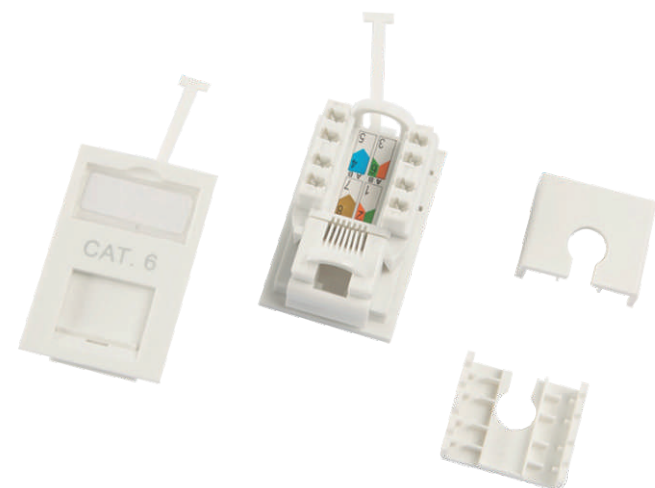

LAKJ-UC6A-006

Description
Cat.6A UTP Keystone Jack, 90 Degree (Cat.5e and Cat.6 are also available)

LAKJ-UC6A-036

Description
Cat.6A UTP RJ45-RJ45 Inline Coupler (Cat.6 and Cat.5e are also available)

LAKJ-UC6A-006A

Description
Cat.6A UTP Keystone Jack, 90 Degree (Cat.5e and Cat.6 are also available)

LAKJ-UC6A-044

Description
Cat.6A UTP Keystone Jack, 180 Degree (Cat.5e and cat.6 are also available)

LAKJ-UC6-034

Description
Cat.6 UTP RJ45-RJ45 Coupler (Cat.5e is also available)

LAKJ-UC6A-045

Description
Cat.6A UTP Keystone Jack, 180 Degree (Cat.6 and cat5e are available)

LAKJ-UC6-UK

Description
Cat6 UTP Keystone Jack, UK Style, 25*38mm (Cat5e is also available)

LAKJ-UC3-3002

Description
Cat3 UTP Keystone Jack, 90 Degree