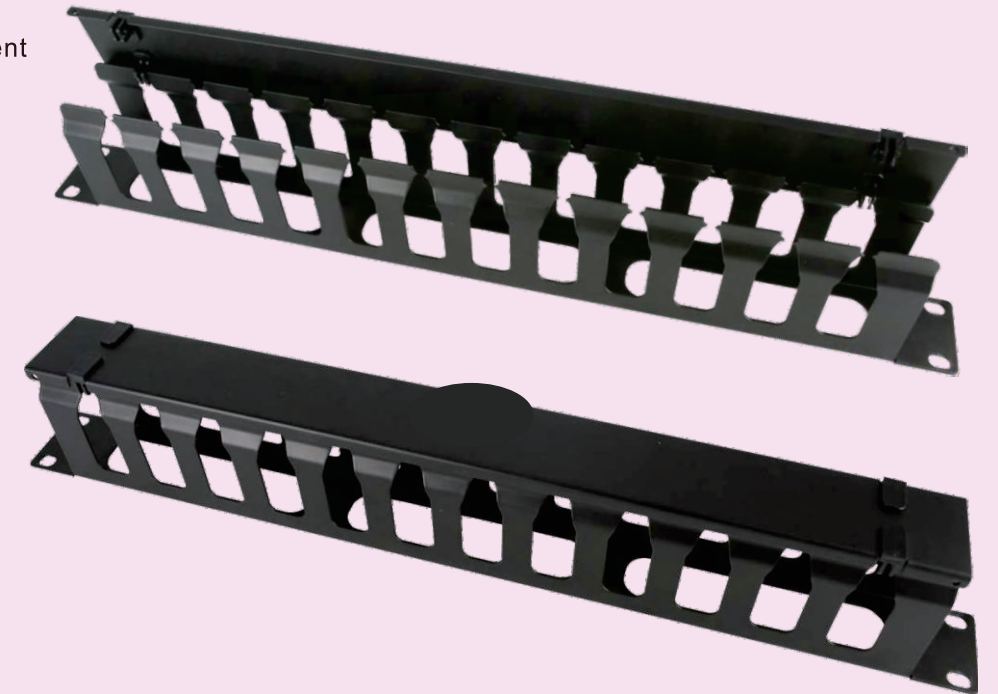

CABLE MANAGEMENT SERISE

LAMT-M008

Description

1U Metal Cable Management