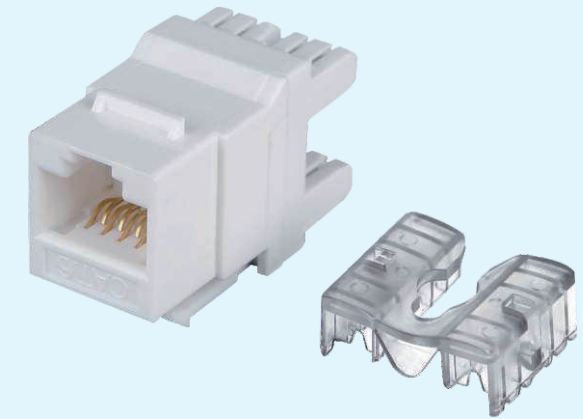

LAKJ-UC6A-050

Description
 Cat.6A UTP Toolless Keystone Jack, 180 Degree (Cat.5e & cat.6 are available)

LAKJ-UC6A-056

Description
 Cat.6A UTP Toolless Keystone Jack, 180 Degree (Cat.5e & cat.6 are available)

LAKJ-UC6-042

Description
 Cat.6 UTP Keystone Jack, 180 Degree, With Shutter (Cat.5e is also available)

LAKJ-UC6A-001

Description
 Cat.6A UTP Toolless Plug (cat.6 is also available)

LAKJ-UC6A-002

Description
 Cat.6A UTP Toolless Connection Module (cat.6 is also available)

LAKJ-UC6-008

Description
Cat.6 UTP Keystone Jack, 90 Degree
(Cat.5e is also available)

LAKJ-UC6-009

Description
Cat.6 UTP Keystone Jack, 180 Degree
(Cat.5e is also available)

LAKJ-UC6-008N

Description
Cat.6 UTP Keystone Jack, 90 Degree
(Cat.5e is also available)