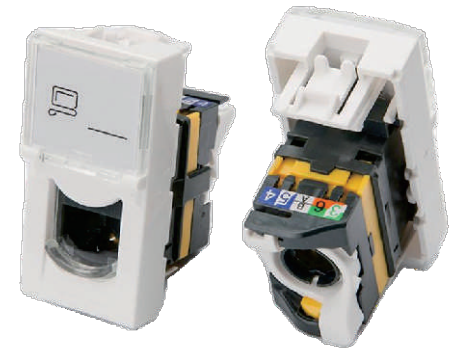

Description
Cat6A Rj45 UTP Toolless Plug
(Cat6 and Cat5e are available)

LAKJ-UC6-76561

Description
Cat6 UTP Toolless Keystone Jack
180 Degree , 22.5*45

LAKJ-UC6-76564

Description
Cat6 UTP Toolless Keystone Jack
180 Degree , 45*45

LAKJ-UC6A-76571

Description
Cat6A UTP Toolless Keystone Jack
180 Degree , 22.5*45

LAKJ-UC6A-76574

Description
Cat6A UTP Toolless Keystone Jack
180 Degree , 45*45

LAKJ-UC6A-037

Description
Cat.6A UTP RJ45-RJ45 Inline Coupler
(Cat.5e and cat.6 are also available)