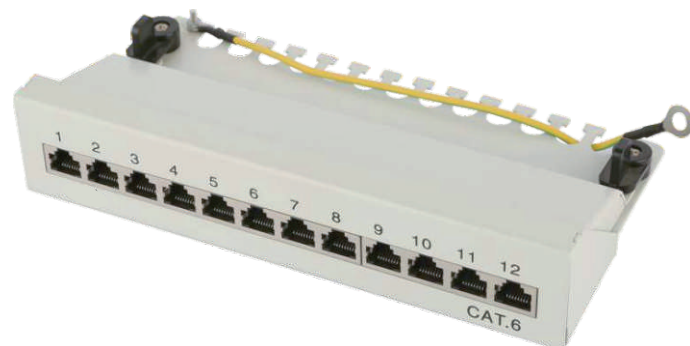

LAPP-FC6-5308LSR

Description

Cat.6 FTP 8Port Patch Panel
(Cat.5e is also available)

LAPP-FC6-5312LSRS

Description

Cat.6 FTP 12Port Patch Panel
(Cat.5e is also available)

BLANK PP SERIES

SUPERIOR QUALITY VALUE FOR MONEY