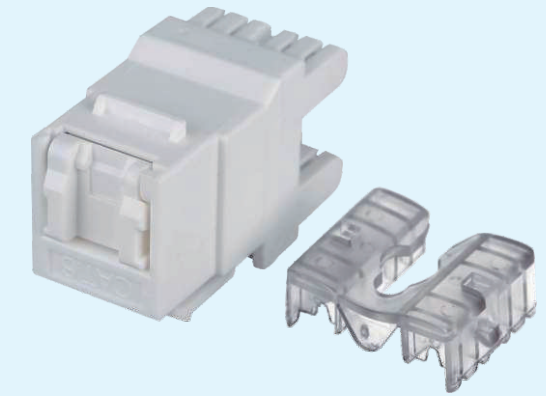

LAKJ-UC6-042

Description
 Cat.6 UTP Keystone Jack, 180 Degree, With Shutter (Cat.5e is also available)

LAKJ-UC6A-001

Description
 Cat.6A UTP Toolless Plug (cat.6 is also available)

LAKJ-UC6A-002

Description
 Cat.6A UTP Toolless Connection Module (cat.6 is also available)

LAKJ-UC6-008

Description
Cat.6 UTP Keystone Jack, 90 Degree
(Cat.5e is also available)

LAKJ-UC6-009

Description
Cat.6 UTP Keystone Jack, 180 Degree
(Cat.5e is also available)

LAKJ-UC6-008N

Description
Cat.6 UTP Keystone Jack, 90 Degree
(Cat.5e is also available)

LAKJ-UC6-009D

Description
Cat.6 UTP Keystone Jack, 180 Degree,
With Shutter (Cat.5e is also available)

LAKJ-UC6A-022

Description
Cat.6A UTP Keystone Jack, 90 Degree
(Cat.5e and Cat.6 are also available)

LAKJ-UC6-017

Description
Cat.6 UTP Keystone Jack, 90 Degree
(Cat.5e is also available)

LAKJ-UC6A-022D

Description
Cat.6A UTP Keystone Jack, 90 Degree,
with Shutter (Cat.5e and Cat.6 are also available)

LAKJ-UC6A-060

Description
Cat.6A UTP Toolless Keystone Jack,
90 Degree (Cat.5e & cat.6 are available)