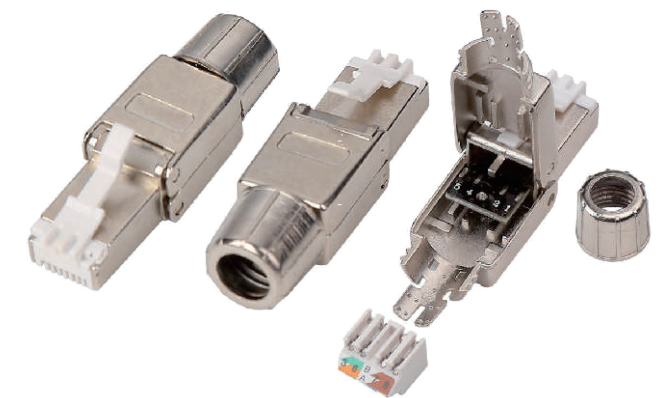

LAKJ-FC6A-603S1

Description
 Cat6A Rj45 FTP Toolless Plug
 (Cat6 and Cat5e are available)

LAKJ-FC6A-603S2

Description
Cat6A Rj45 FTP Toolless Plug
(Cat6 and Cat5e are also available)

LAKJ-FC6A-603S3

Description
Cat6A Rj45 FTP Toolless Plug
(Cat6 and Cat5e are also available)

LAKJ-FC6A-602S

Description
Cat6A Rj45 FTP Toolless Plug
(Cat6 and Cat5e are also available)

LAKJ-FC6A-602S1

Description
Cat6A Rj45 FTP Toolless Plug
(Cat6 and Cat5e are also available)

LAKJ-FC6A-602S2

Description
Cat6A Rj45 FTP Toolless Plug
(Cat6 and Cat5e are also available)

LAKJ-FC6A-G40S1

Description
Cat6A Rj45 FTP Toolless Plug
(Cat6 and Cat5e are also available)

LAKJ-FC6A-603S4

Description
Cat6A Rj45 FTP Toolless Plug
(Cat6 and Cat5e are also available)

LAKJ-FC6-2038S

Description
Cat6 FTP RJ45-RJ45 Inline Coupler
(Cat5e is also available)