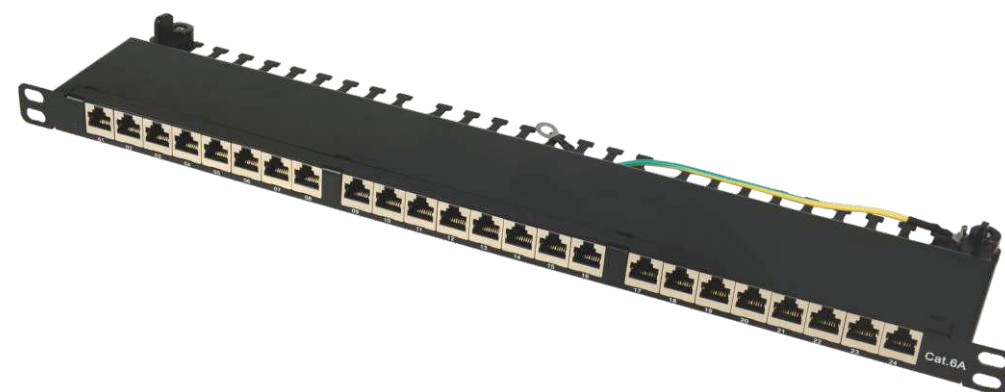

LAPP-FC6A-5624SRB

Description
Cat.6A FTP 24Port Patch Panel, 0.5U