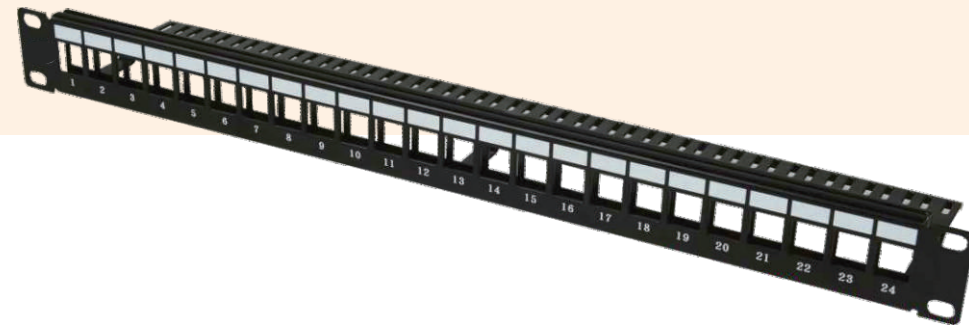

BLANK PP SERIES

LAPP-B3624

Description
1U 24Port UTP Blank Patch Panel

LAPP-B3648

Description
2U 48Port UTP Blank Patch Panel

LAPP-B3724

Description
1U 24Port UTP Blank Patch Panel
(FTP is also Available)

LAPP-B3824N