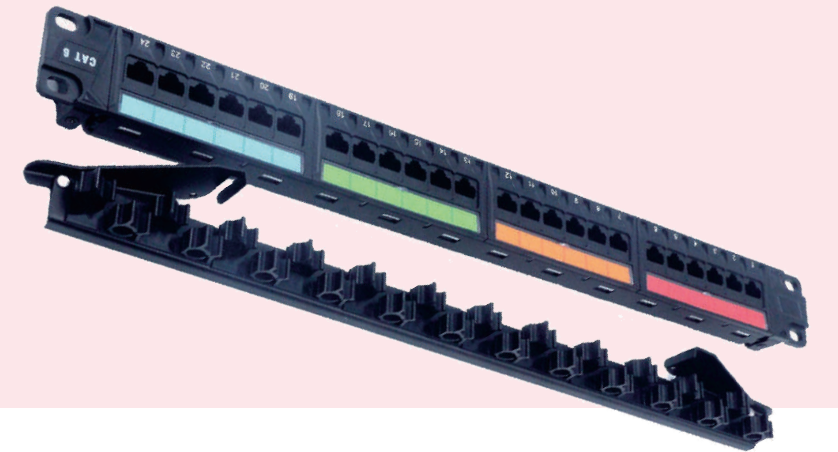

LAPP-UC6A-TL6

Description

Cat6A UTP 24Port Patch Panel (Cat6 and Cat5e are also available)