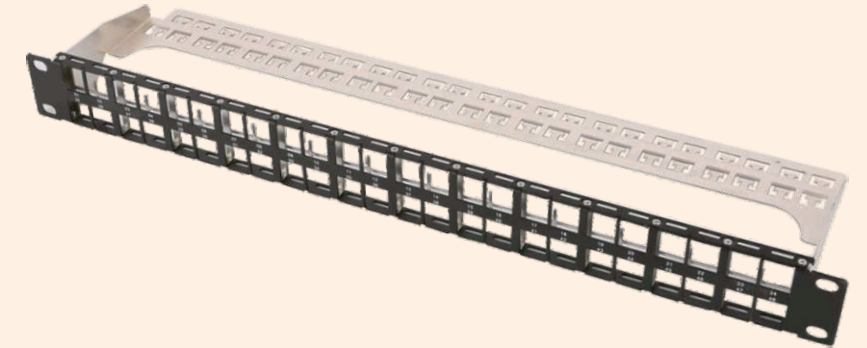

LAPP-B3448

Description

1U 48Port UTP Blank Patch Panel

LAPP-B3448S

Description

1U 48Port FTP Blank Patch Panel

LAPP-B3516

Description