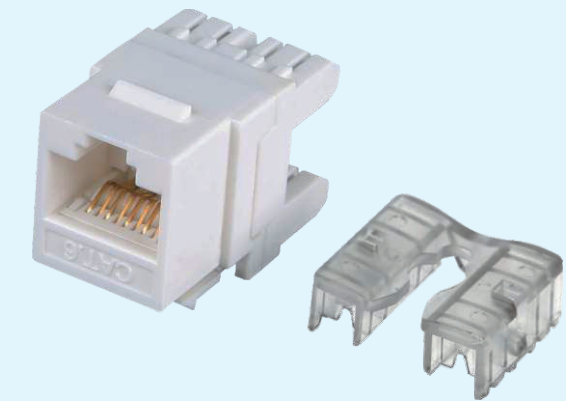

Description
Cat.6 UTP Keystone Jack, 90 Degree
(Cat.5e is also available)

LAKJ-UC6A-022D

Description
Cat.6A UTP Keystone Jack, 90 Degree,
with Shutter (Cat.5e and Cat.6 are also available)

LAKJ-UC6A-060

Description
Cat.6A UTP Toolless Keystone Jack,
90 Degree (Cat.5e & cat.6 are available)

LAKJ-UC6A-006

Description
Cat.6A UTP Keystone Jack, 90 Degree (Cat.5e and Cat.6 are also available)

LAKJ-UC6A-036

Description
Cat.6A UTP RJ45-RJ45 Inline Coupler (Cat.6 and Cat.5e are also available)

LAKJ-UC6A-006A

Description
Cat.6A UTP Keystone Jack, 90 Degree (Cat.5e and Cat.6 are also available)

LAKJ-UC6A-044

Description
Cat.6A UTP Keystone Jack, 180 Degree (Cat.5e and cat.6 are also available)

LAKJ-UC6-034

Description
Cat.6 UTP RJ45-RJ45 Coupler (Cat.5e is also available)