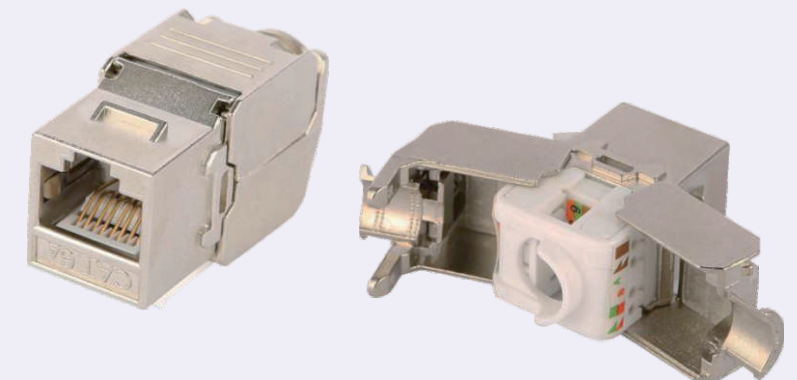

LAKJ-FC6A-004S

Description
Cat.6A FTP Toolless Connection Module
(cat.6 is also available)

LAKJ-FC6A-050S

Description
Cat.6A FTP Toolless Keystone Jack,
180 Degree (Cat.5e & cat.6 are
available)

LAKJ-FC6A-055S

Description
Cat.6A FTP Toolless Keystone Jack,
180 Degree (Cat.5e & cat.6 are
available)

LAKJ-FC6A-055SD

Description
Cat.6A FTP Toolless Keystone Jack,
180 Degree (Cat.5e & cat.6 are
available)

LAKJ-FC6-008S