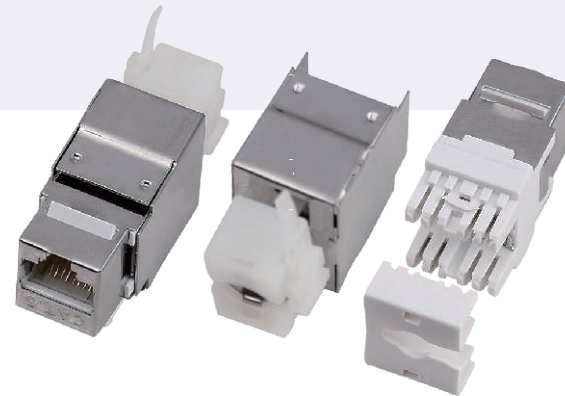

LAKJ-FC6-2064SD8

Description
Cat6 FTP Keystone Jack, 180 Degree
(Cat6A and Cat5e are also available)