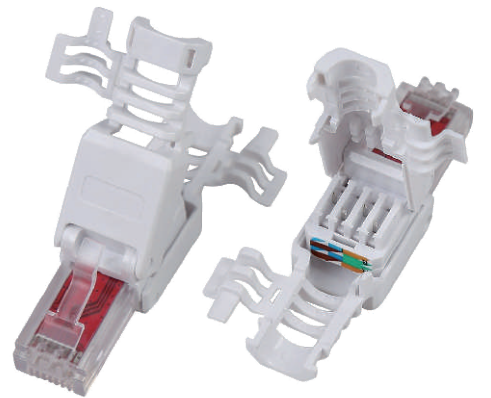

LAKJ-UC6A-045

Description
Cat.6A UTP Keystone Jack, 180 Degree (Cat.6 and cat5e are available)

LAKJ-UC6-UK

Description
Cat6 UTP Keystone Jack, UK Style, 25*38mm (Cat5e is also available)

LAKJ-UC3-3002

Description
Cat3 UTP Keystone Jack, 90 Degree

LAKJ-UC5E-688X

Description
Cat5e Rj45 UTP Toolless Plug

LAKJ-UC5E-688Y

Description
Cat5e Rj45 UTP Toolless Plug

LAKJ-UC6A-688X

Description
Cat6A Rj45 UTP Toolless Plug

LAKJ-UC6A-688Y

Description
Cat6A Rj45 UTP Toolless Plug

LAKJ-UC6-688X

Description
Cat6 Rj45 UTP Toolless Plug

LAKJ-UC6-688Y

Description
Cat6 Rj45 UTP Toolless Plug

LAKJ-UC6A-601

Description
Cat6A Rj45 UTP Toolless Plug
(Cat6 and Cat5e are also available)

LAKJUC6A-G40U

Description
Cat6A Rj45 UTP Toolless Plug
(Cat6 and Cat5e are available)

LAKJ-UC6-76561

Description
Cat6 UTP Toolless Keystone Jack
180 Degree , 22.5*45

LAKJ-UC6-76564

Description
Cat6 UTP Toolless Keystone Jack
180 Degree , 45*45