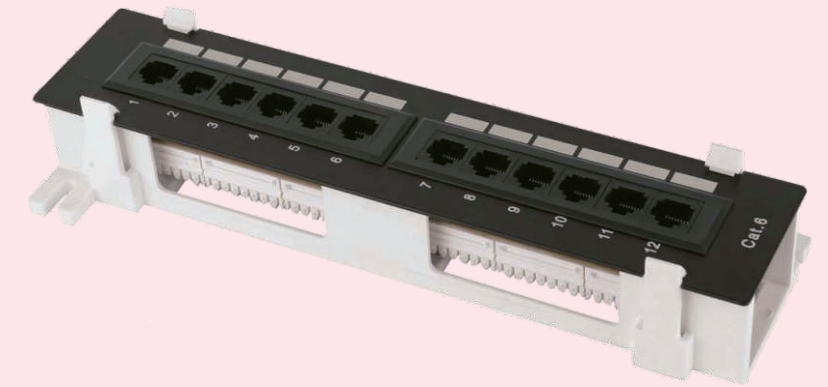

Description

Cat.6A UTP 24Port Patch Panel, 0.5U (Cat5e and cat.6 are also available)

LAPP-UC6-5324B

Description

Cat.6 UTP 24Port Patch Panel, 0.5U (Cat5e is also available)

LAPP-UC6-2612P

Description

Cat.6 UTP 12Port Patch Panel (Cat.5e is also available)