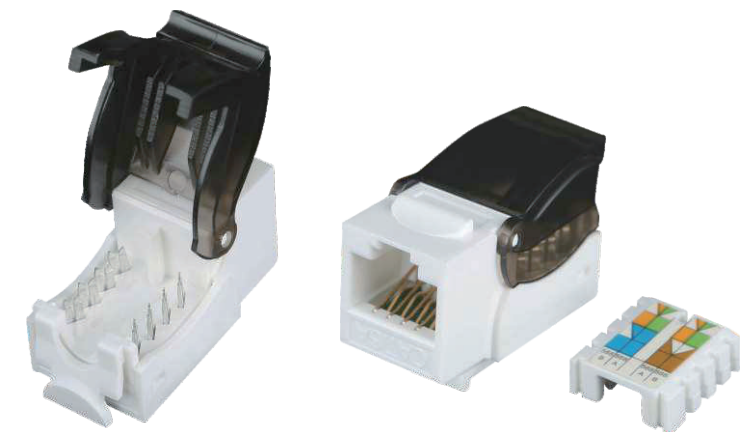

LAKJ-UC6-009D

Description
Cat.6 UTP Keystone Jack, 180 Degree,
With Shutter (Cat.5e is also available)

LAKJ-UC6A-022

Description
Cat.6A UTP Keystone Jack, 90 Degree
(Cat.5e and Cat.6 are also available)

LAKJ-UC6-017

Description
Cat.6 UTP Keystone Jack, 90 Degree
(Cat.5e is also available)

LAKJ-UC6A-022D

Description
Cat.6A UTP Keystone Jack, 90 Degree,
with Shutter (Cat.5e and Cat.6 are also available)

LAKJ-UC6A-060

Description
Cat.6A UTP Toolless Keystone Jack,
90 Degree (Cat.5e & cat.6 are available)

LAKJ-UC6A-006

Description
Cat.6A UTP Keystone Jack, 90 Degree (Cat.5e and Cat.6 are also available)

LAKJ-UC6A-036

Description
Cat.6A UTP RJ45-RJ45 Inline Coupler (Cat.6 and Cat.5e are also available)

LAKJ-UC6A-006A