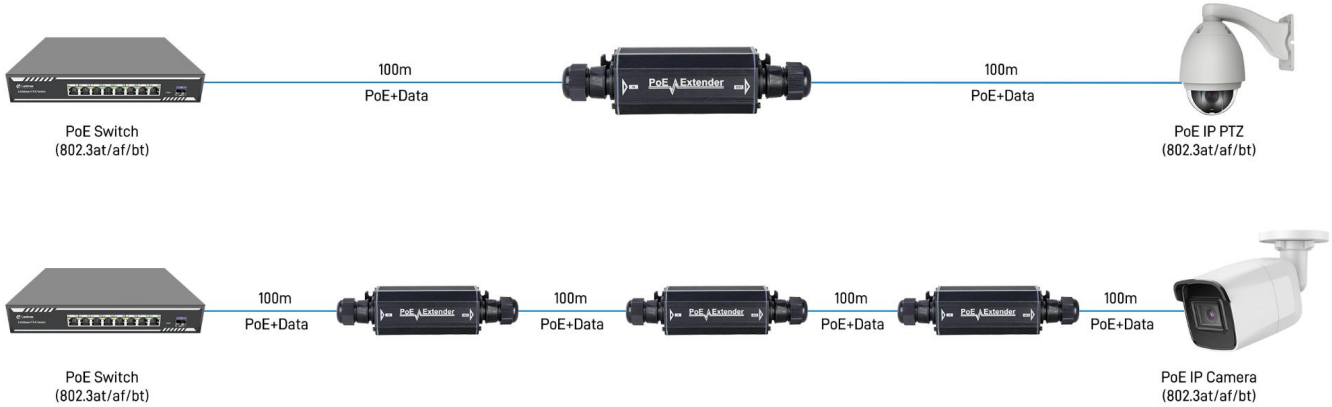

LA-OPE-G11-90B-X

Outdoor Waterproof Gigabit PoE Extender IEEE802.3af/at/bt PoE++ 90w

Overview

LA-OPE-G11-90B-X is Power over Ethernet (PoE) Extender, extend Ethernet and PoE to IP cameras at greater distances outdoor, greatly simplifies the deployment of IP cameras, wireless access points and equipment more than 100m from network points.

Features

- Provide 10/100/1000Mbps Ethernet ports
- Compatible with IEEE 802.3af and IEEE 802.3at, IEEE 802.3bt (4Pairs 90W)
- Extends the range of PoE and Ethernet an additional 100meters
- No additional power supply is required
- Full-rate network throughout the whole extended distance
- Plug-and-play
- Surge protection (6KV) for power port and data ports

Pin Assignment and Polarity 1, 2, 3, 6; 4, 5, 7, 8

Structure

Connectors Waterproof RJ45, EIA 568A and 568B

Network Cables Outdoor type shielded CAT5 (or higher)

Dimensions 185x45x45mm

Mounting Wall mount

Environment

Certification

Certificates CE, FCC, RoHS

Application

Extended Distance 100meters (up to 400meters)

Ordering Information

PART NO.	DESCRIPTION
LA-OPE-G11-90B-X	Outdoor Waterproof Gigabit PoE Extender IEEE802.3af/at/bt PoE++ 90w